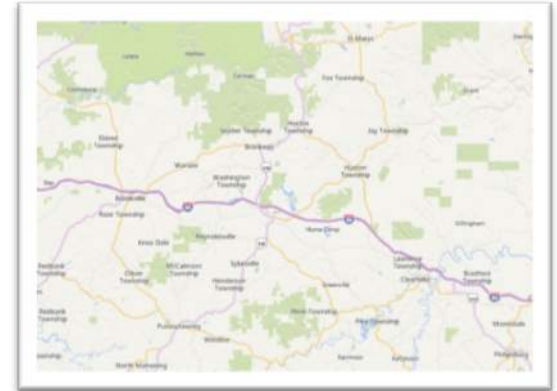

Local listeners tune into Connect FM when they want to

Local News

**Connect FM**  
**96.7**  **99.7**