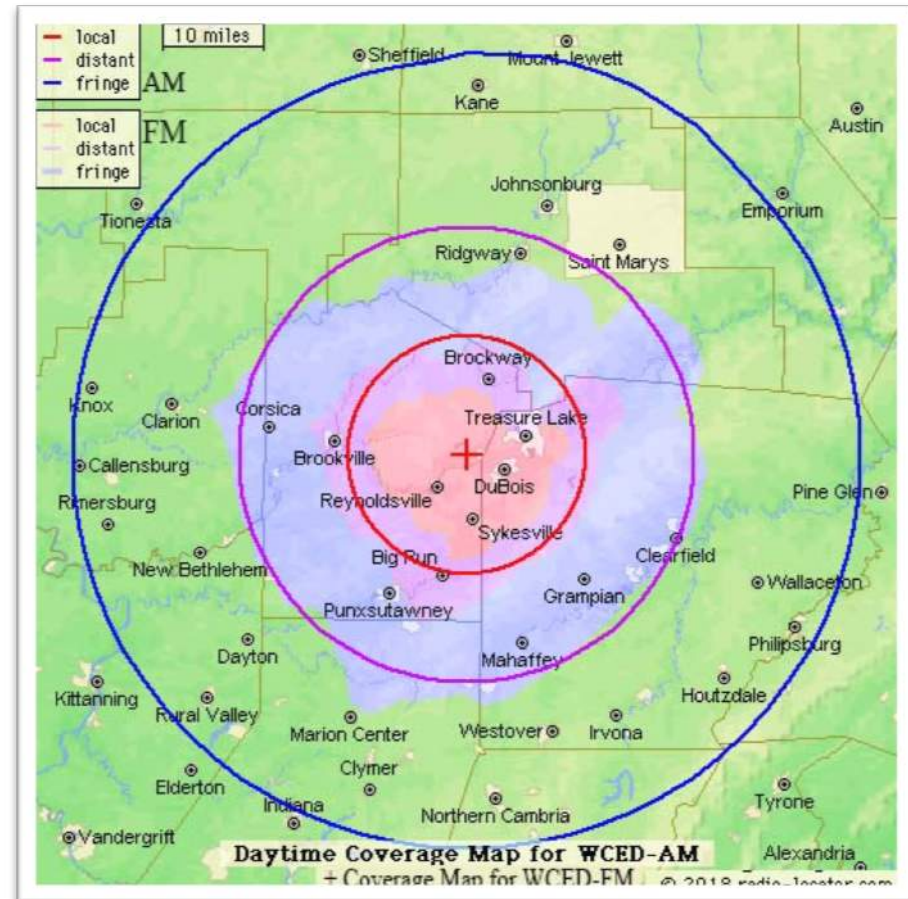

**Frequency:** FM 96.7 & FM 99.7

**AM Coverage:** AM 1420

**Web:** [Connectradio.fm](http://Connectradio.fm)  
& Connect FM App

**Format:** News, Talk, Sports

**Target Audience:** Adults 45+

**Primary Market Area:** DuBois, PA